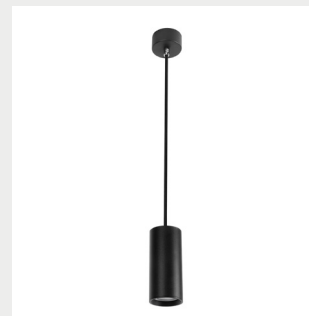

NOVA LUCE

Supplier's name or trade mark: NOVA LUCE S.A
Supplier's address: SCHIMATARI VIOTIAS 32009, GREECE
Model identifier: 9419422
Type of light source: LED | GU10 | 1x10 Watt Bulb Excluded

Product information Sheet

General Information

Material number	9419422
Type	Pendant
Product segment	Indoor

Dimensions

Diameter (in cm)	5.6cm
Length	
Width (in cm)	
Height (in cm)	H ₁ 20cm H ₂ 120cm

Material & Colour

Enclosure Material	Aluminium
Colour	Sandy Black
Adjustable	