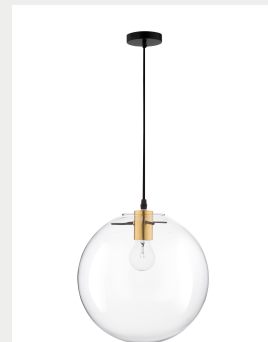

NOVA LUCE

Supplier's name or trade mark: NOVA LUCE S.A
Supplier's address: SCHIMATARI VIOTIAS 32009, GREECE
Model identifier: 9416930
Type of light source: LED E27 Bulb Excluded

Product information Sheet

General Information

Material number	9416930
Type	Pendant
Product segment	Indoor

Dimensions

Diameter (in cm)	30 Cm
Length	
Width (in cm)	
Height (in cm)	187 Cm
Cut Out	

Material & Colour

Enclosure Material	Metal & Glass
Colour	Gold & Clear
Adjustable	