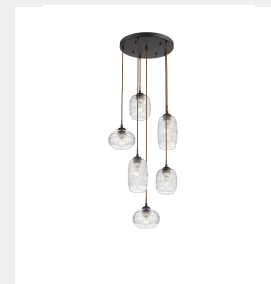

NOVA LUCE

Supplier's name or trade mark: NOVA LUCE S.A
Supplier's address: SCHIMATARI VIOTIAS 32009, GREECE
Model identifier: 938220
Type of light source: LED E27 Bulb Excluded

Product information Sheet

General Information

Material number	938220
Type	Pendant lamp
Product segment	

Dimensions

Diameter (in cm)	53Cm
Length (in cm)	
Height 1 (in cm) Height 2 (in cm)	80Cm,150Cm
Net Weight	

Material & Colour

Enclosure Material	Clear Glass
Colour	Brown Metal Base&Brown Fabric Wire
Adjustable	