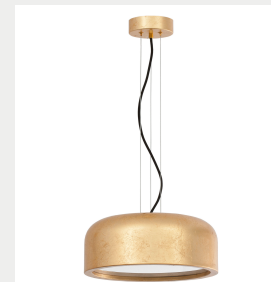

NOVA LUCE

Supplier's name or trade mark: NOVA LUCE S.A
Supplier's address: SCHIMATARI VIOTIAS 32009, GREECE
Model identifier: 926812
Type of light source: LED E27 Bulb Excluded

Product information Sheet

General Information

Material number	926812
Type	Pendant lamp
Product segment	

Dimensions

Diameter (in cm)	35Cm
Length (in cm)	
Height 1 (in cm) Height 2 (in cm)	15Cm,133Cm
Net Weight	

Material & Colour

Enclosure Material	Metal & Acrylic Diffuser
Colour	Gold Leaf Outside&Matt White Inside
Adjustable	