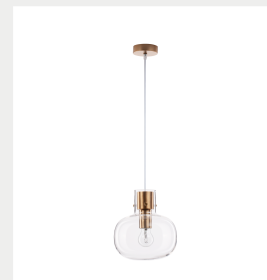

NOVA LUCE

Supplier's name or trade mark: NOVA LUCE S.A
Supplier's address: SCHIMATARI VIOTIAS 32009, GREECE
Model identifier: 9236600
Type of light source: LED E27 1x12 Watt Bulb Excluded

Product information Sheet

General Information

Material number	9236600
Type	INDOOR
Product segment	

Dimensions

Diameter (in cm)	22 Cm
Width (in cm)	
Height (in cm)	H1: 25 H2: 228 cm
Net Weight	

Material & Colour

Enclosure Material	Clear Glass & Metal
Colour	Brass Gold
Adjustable	