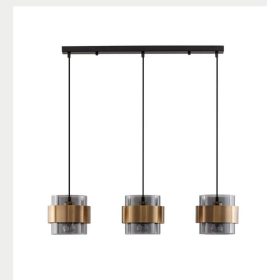

NOVA LUCE

Supplier's name or trade mark: NOVA LUCE S.A
Supplier's address: SCHIMATARI VIOTIAS 32009, GREECE
Model identifier: 9236382
Type of light source: LED E27 3x12 Watt Bulb Excluded

Product information Sheet

General Information

Material number	9236382
Type	
Product segment	

Dimensions

Length (in cm)	82 cm
Diameter (in cm)	-
Width (in cm)	18 cm
Height (in cm)	140 cm
Net Weight	

Material & Colour

Enclosure Material	Smoky Glass & Metal
Colour	Gold & Black
Adjustable	