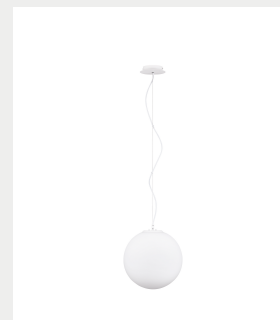

# NOVA LUCE

Supplier's name or trade mark: NOVA LUCE S.A

Supplier's address: SCHIMATARI VIOTIAS 32009, GREECE

Model identifier: 920421

Type of light source: LED E27 BULB EXCLUDED

### General Information

Material number	920421
Type	Pendant
Product segment	

### Dimensions

Length (in cm)	
Diameter (in cm)	30 Cm
Height (in cm)	130 Cm
Net Weight	

### Material & Colour

Enclosure Material	Opal Glass & White Metal
Colour	
Adjustable	