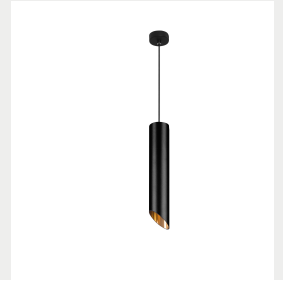

# NOVA LUCE

**Supplier's name or trade mark:** NOVA LUCE S.A  
**Supplier's address:** SCHIMATARI VIOTIAS 32009, GREECE  
**Model identifier:** 9184376  
**Type of light source:** LED GU10 Bulb Excluded

### General Information

Material number	9184376
Type	Pendant Lamp
Product segment	Technical

### Dimensions

Diameter (in cm)	6Cm
Length	
Width (in cm)	
Height 1 (in cm)	30Cm
Height 2 (in cm)	150Cm
Cut Out	

### Material & Colour

Enclosure Material	Aluminium
Colour	Sandy Black Outside & Gold Inside
Adjustable	