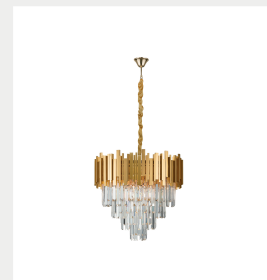

NOVA LUCE

Supplier's name or trade mark: NOVA LUCE S.A

Supplier's address: SCHIMATARI VIOTIAS 32009, GREECE

Model identifier: 9181200

Type of light source: LED E14 8x5 Watt Bulb Excluded

Product information Sheet

General Information

Material number	9181200
Type	
Product segment	

Dimensions

Length (in cm)	-
Diameter (in cm)	55 cm
Width (in cm)	55 cm
Height (in cm)	H1: 50 H2: 120 cm
Net Weight	

Material & Colour

Enclosure Material	Metal & Crystal
Colour	Gold
Adjustable	