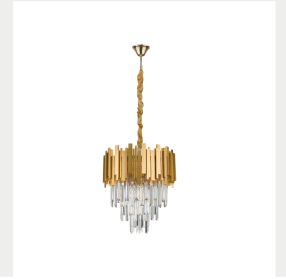

# NOVA LUCE

**Supplier's name or trade mark:** NOVA LUCE S.A  
**Supplier's address:** SCHIMATARI VIOTIAS 32009, GREECE  
**Model identifier:** 9181100  
**Type of light source:** LED E14 4x5 Watt Bulb Excluded

### Material & Colour

Enclosure Material	Metal & Crystal
Colour	Gold
Adjustable	