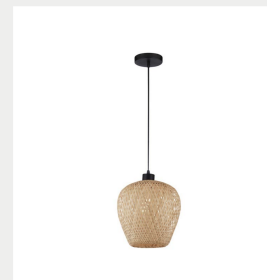

NOVA LUCE

Supplier's name or trade mark: NOVA LUCE S.A
Supplier's address: SCHIMATARI VIOTIAS 32009, GREECE
Model identifier: 9142499
Type of light source: LED E27 1x12 Watt Bulb Excluded

Product information Sheet

General Information

Material number	9142499
Type	
Product segment	

Dimensions

Length (in cm)	-
Diameter (in cm)	23 cm
Width (in cm)	-
Height (in cm)	H1: 25 H2: 120 cm
Net Weight	

Material & Colour

Enclosure Material	-
Colour	Natural Bamboo
Adjustable	