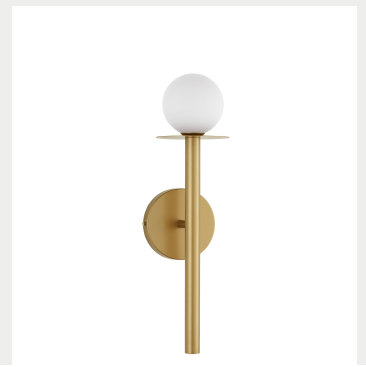

NOVA LUCE

Supplier's name or trade mark: NOVA LUCE S.A
Supplier's address: SCHIMATARI VIOTIAS 32009, GREECE
Model identifier: 9043315
Type of light source: LED G9 Bulb Excluded

Product information Sheet

General Information

Material number	9043315
Type	Wall lamp
Product segment	

Dimensions

Length (in cm)	
Diameter (in cm)	12 Cm
Height (in cm)	45 Cm
Net Weight	

Material & Colour

Enclosure Material	Brass Gold Metal, Opal Glass
Colour	
Adjustable	