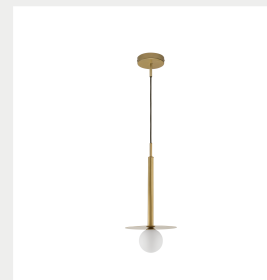

NOVA LUCE

Supplier's name or trade mark: NOVA LUCE S.A
Supplier's address: SCHIMATARI VIOTIAS 32009, GREECE
Model identifier: 9043311
Type of light source: LED G9 Watt 1x5 Watt Bulb Excluded

Product information Sheet

General Information

Material number	9043311
Type	INDOOR
Product segment	

Dimensions

Length (in cm)	22 Cm
Width (in cm)	
Height (in cm)	H1: 55 H2: 150 cm
Net Weight	

Material & Colour

Enclosure Material	Metal & Opal Glass
Colour	Brass Gold
Adjustable	