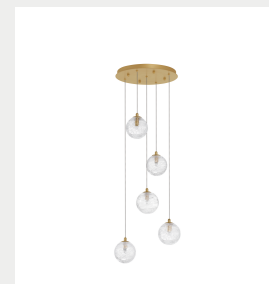

NOVA LUCE

Supplier's name or trade mark: NOVA LUCE S.A
Supplier's address: SCHIMATARI VIOTIAS 32009, GREECE
Model identifier: 9006044
Type of light source: LED G9 Bulb Excluded

Product information Sheet

General Information

Material number	9006044
Type	PENDANT
Product segment	

Dimensions

Diameter (in cm)	35 Cm
Length	-
Width (in cm)	-
Height (in cm)	180 Cm
Cut Out (in cm)	

Net Weight

Material & Colour

Color	Clear Glass
Colour	Brass Gold
Adjustable	