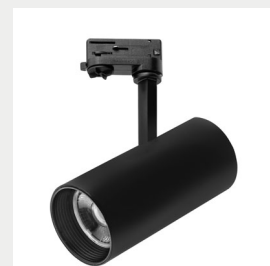

NOVA LUCE

Supplier's name or trade mark: NOVA LUCE S.A
Supplier's address: SCHIMATARI VIOTIAS 32009, GREECE
Model identifier: 8770413
Type of light source: LED

Product information Sheet

General Information

Material number	8770413
Type	Track Lighting System
Product segment	Technical

Dimensions

Diameter (in cm)	9.3Cm
Length	
Width (in cm)	
Height 1 (in cm)	27Cm
Height 2 (in cm)	

Cut Out

Material & Colour

Enclosure Material	Aluminium
Colour	Black
Adjustable	Yes