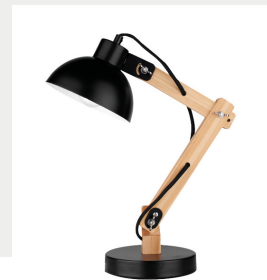

NOVA LUCE

Supplier's name or trade mark: NOVA LUCE S.A
Supplier's address: SCHIMATARI VIOTIAS 32009, GREECE
Model identifier: 671602
Type of light source: LED E27 Bulb Excluded

Product information Sheet

General Information

Material number	671602
Type	Table lamp
Product segment	

Dimensions

Length (in cm)	
Diameter (in cm)	16Cm
Height (in cm)	59Cm
Net Weight	

Material & Colour

Enclosure Material	Black Metal&Natural Wood
Colour	Black
Adjustable	