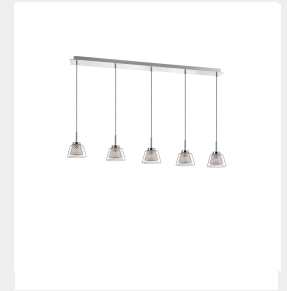

NOVA LUCE

Supplier's name or trade mark: NOVA LUCE S.A
Supplier's address: SCHIMATARI VIOTIAS 32009, GREECE
Model identifier: 1300301306
Type of light source:LED G9 Bulb Excluded

Product information Sheet

General Information

Material number	1300301306
Type	Pendant light
Product segment	Indoor

Dimensions

Diameter (in cm)	
Length	117Cm
Width (in cm)	10Cm
Height (in cm)	120Cm
Cut Out (in cm)	
Net Weight	

Material & Colour

Enclosure Material	Clear Glass & Aluminium
Colour	Chrome
Adjustable	

Functionality

Switch Type	
Function	
Battery	
USB Charger	

Technical Information

Protection Degree	
Protection Class	IP20
max. Volt	230V
max. Wattage	5x5W
Lumen	
Equivalence With Incandescent Lamp (W)	
Colour Temperature	
Nominal Lifetime (in h)	
Switching Cycles	
Colour Rendering Index (Ra, CRI)	
Rated Lamp Power (0,1W precision)	
Colour Tolerance (LED, SDCM)	
Adc	
Beam Angle	
UGR	