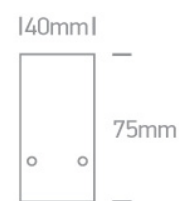

10 Tracks & Magnetic > Magnetic Surface Profiles

42001/B

1 meter Black magnetic profile ON/OFF and DALI 48V .

Complete with 2pcs end caps and dust cover.

Downloads

Dimensions

Gallery

Related items

Physical Specification

Item Group	10 Tracks & Magnetic
Family	Magnetic Surface Profiles
Order Code	42001/B
Colour	Black
Material	Aluminium
Shape	Rectangular
Length	1000mm
Width	40mm
Height	75mm
Surface Ceiling	Yes
Surface Wall	Yes
Indoor	Yes

Electrical Characteristics

Fitting

Input Type	Constant Voltage
Input Voltage	48V DC
Safety Class	
Power(Watts)	400W/Circuit

Packing Info

Box Weight	2.000kg
Pcs/Carton	1
Barcode	5291889072027
HS Code	9405990090