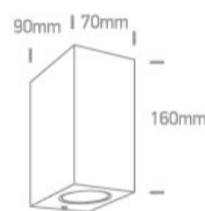

12 Wall & Ceiling>The GU10 Outdoor Cube Lights ABS+PC

67142K/W

2xGU10 ceiling cylinder, IP65.

Complies with standard EN60598-1 and any other specific standards.

Downloads

Dimensions

Physical Specification

Item Group	12 Wall & Ceiling
Family	The GU10 Outdoor Cube Lights ABS+PC
Order Code	67142K/W
Colour	White
Material	ABS
Diffuser Material	PC
Shape	Rectangular
Length	90mm
Width	70mm
Height	160mm
Surface Ceiling	Yes
Indoor	Yes

Power(Watts)	2x6W
--------------	------

IP Rating	IP65
-----------	------

Light Source	Replaceable lamp
--------------	------------------

Lamp Holder	GU10
-------------	------

Number of Lamps	2
-----------------	---