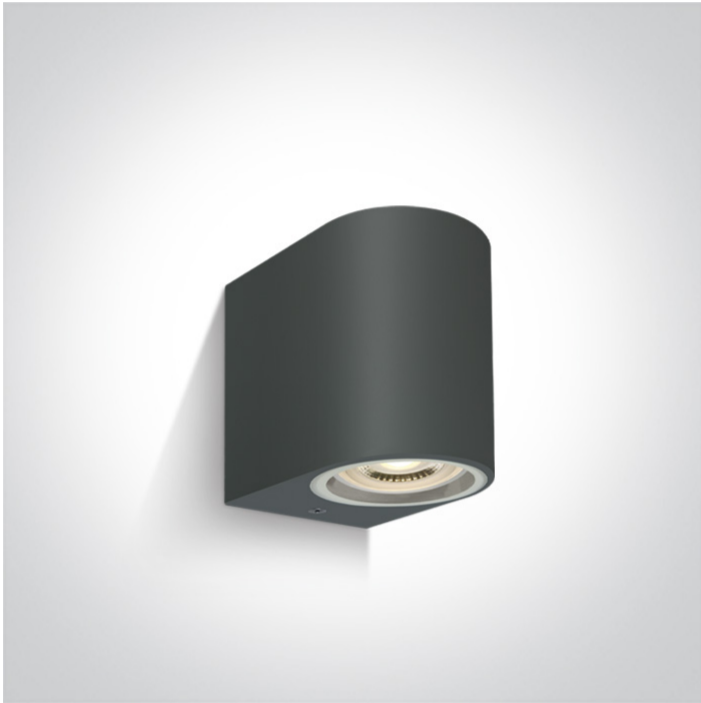

12 Wall & Ceiling>The GU10 Outdoor Cylinder Lights ABS+PC

67142F/AN

GU10 ceiling cylinder, IP65.

Complies with standard EN60598-1 and any other specific standards.

Downloads

Dimensions

Physical Specification

Item Group	12 Wall & Ceiling
Family	The GU10 Outdoor Cylinder Lights ABS+PC
Order Code	67142F/AN
Colour	Anthracite
Material	ABS
Diffuser Material	PC
Shape	Rectangular
Length	70mm
Width	90mm
Height	90mm
Surface Ceiling	Yes
Indoor	Yes