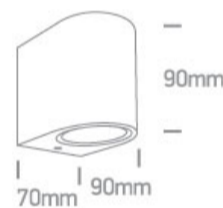

12 Wall & Ceiling>The GU10 Outdoor Cylinder Lights ABS+PC

67142F/AN

GU10 ceiling cylinder, IP65.

Complies with standard EN60598-1 and any other specific standards.

Downloads

Dimensions

Physical Specification

Item Group	12 Wall & Ceiling
Family	The GU10 Outdoor Cylinder Lights ABS+PC
Order Code	67142F/AN
Colour	Anthracite
Material	ABS
Diffuser Material	PC
Shape	Rectangular
Length	70mm
Width	90mm
Height	90mm
Surface Ceiling	Yes
Indoor	Yes