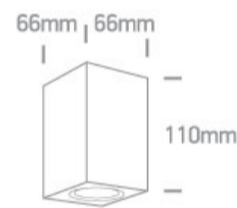

12 Wall & Ceiling>The GU10 Outdoor Cube Lights ABS+PC

67142D/W

GU10 ceiling cube, IP65.

Complies with standard EN60598-1 and any other specific standards.

Downloads

Dimensions

Physical Specification

Item Group	12 Wall & Ceiling
Family	The GU10 Outdoor Cube Lights ABS+PC
Order Code	67142D/W
Colour	White
Material	ABS
Diffuser Material	PC
Shape	Rectangular
Length	66mm
Width	66mm
Height	110mm
Surface Ceiling	Yes
Indoor	Yes