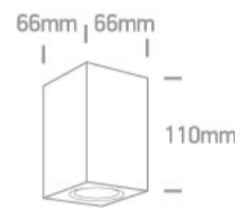

### Dimensions

### Physical Specification

Item Group	12 Wall & Ceiling
Family	The GU10 Outdoor Cube Lights ABS+PC
Order Code	67142D/AN
Colour	Anthracite
Material	ABS
Diffuser Material	PC
Shape	Rectangular
Length	66mm
Width	66mm
Height	110mm
Surface Ceiling	Yes
Indoor	Yes