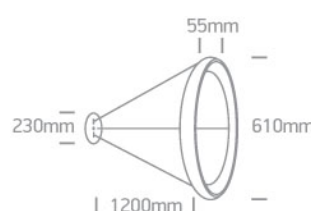

Physical Specification

Item Group	18 Decorative
Family	LED Pendant Rings
Order Code	62144NB/B/W
Colour	Black
Material	Metal
Shape	Circular
Height	1200mm
Diameter	610mm
Suspended Ceiling	Yes
Indoor	Yes
Adjustable	No

## Packing Info

Box Length	68cm
Box Width	68cm
Box Height	12cm
Box Weight	3,5Kg
Pcs/Carton	1
Carton Length	68cm
Carton Width	68cm
Carton Height	12cm
Carton Weight	3,5Kg
Barcode	5291889056843
HS Code	9405409900