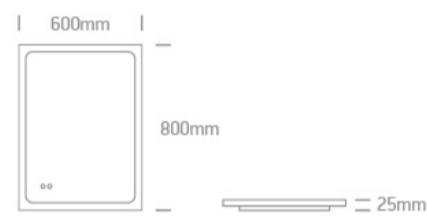

18 Bathroom > CCT Adjustable Defog Mirrors

60208A

20W LED Square Mirror, IP44.

Dimmable, defog function and CCT adjustable 3000-6500K.
With separate switch.

Complies with standard EN60598-1 and any other specific standards.

Downloads

Dimensions

Gallery

Physical Specification

Item Group	18 Bathroom
Family	CCT Adjustable Defog Mirrors
Order Code	60208A
Material	Aluminium + Glass
Shape	Circular
Height	25mm
Diameter	600mm

Surface Wall	Yes
--------------	-----