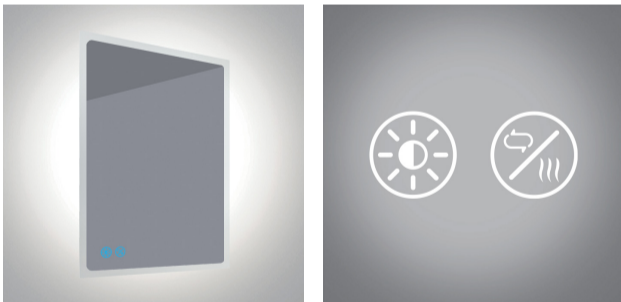

18 Bathroom > CCT Adjustable Defog Mirrors

60208A

20W LED Square Mirror, IP44.

Dimmable, defog function and CCT adjustable 3000-6500K.
With separate switch.

Complies with standard EN60598-1 and any other specific standards.

Downloads

Dimensions

Gallery

Physical Specification

Item Group	18 Bathroom
Family	CCT Adjustable Defog Mirrors
Order Code	60208A
Material	Aluminium + Glass
Shape	Circular
Height	25mm
Diameter	600mm

Surface Wall	Yes
--------------	-----