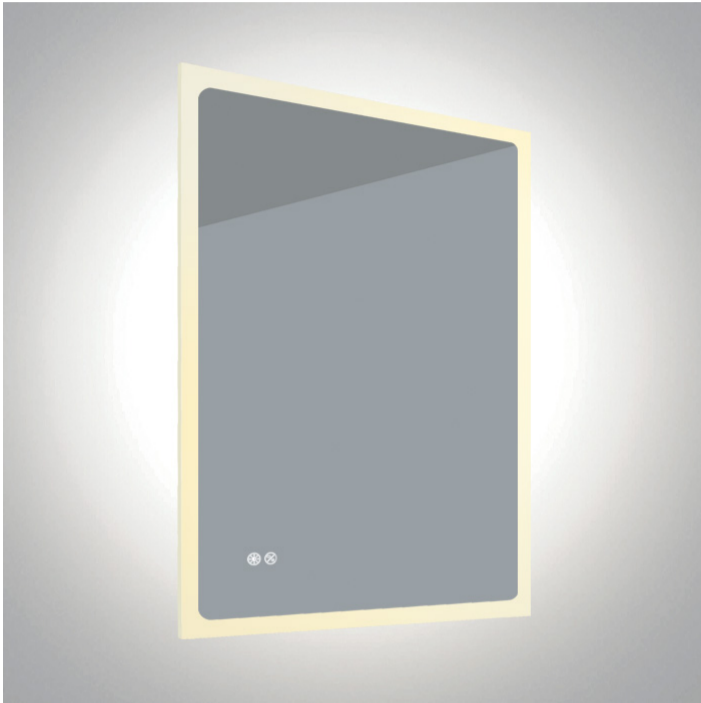

18 Bathroom > CCT Adjustable Defog Mirrors

60208A

20W LED Square Mirror, IP44.

Dimmable, defog function and CCT adjustable 3000-6500K.
With separate switch.

Complies with standard EN60598-1 and any other specific standards.

Downloads

Dimensions

Gallery

Physical Specification

Item Group	18 Bathroom
Family	CCT Adjustable Defog Mirrors
Order Code	60208A
Material	Aluminium + Glass
Shape	Circular
Height	25mm
Diameter	600mm

Surface Wall	Yes
--------------	-----