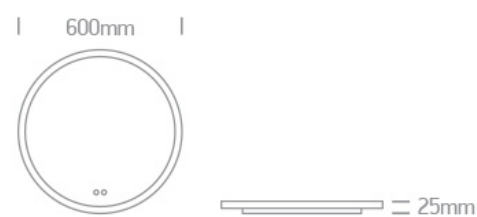

18 Bathroom > CCT Adjustable Defog Mirrors

60208

20W LED Round Mirror, IP44.

Dimmable, defog function and CCT adjustable 3000-6500K..
With separate switch.

Complies with standard EN60598-1 and any other specific standards.

Downloads

Dimensions

Gallery

Physical Specification

Item Group	18 Bathroom
Family	CCT Adjustable Defog Mirrors
Order Code	60208
Material	Aluminium + Glass
Shape	Circular
Height	25mm
Diameter	600mm

Surface Wall	Yes
--------------	-----