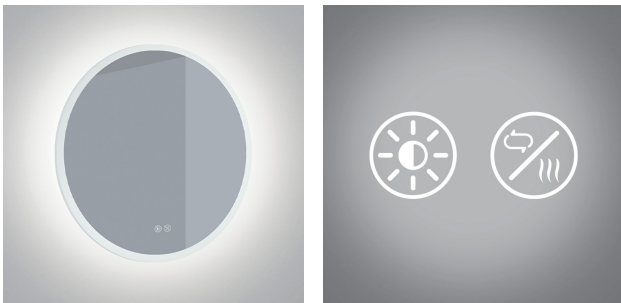

18 Bathroom > CCT Adjustable Defog Mirrors

60208

20W LED Round Mirror, IP44.

Dimmable, defog function and CCT adjustable 3000-6500K..
With separate switch.

Complies with standard EN60598-1 and any other specific standards.

Downloads

Dimensions

Gallery

Physical Specification

Item Group	18 Bathroom
Family	CCT Adjustable Defog Mirrors
Order Code	60208
Material	Aluminium + Glass
Shape	Circular
Height	25mm
Diameter	600mm

Surface Wall	Yes
--------------	-----