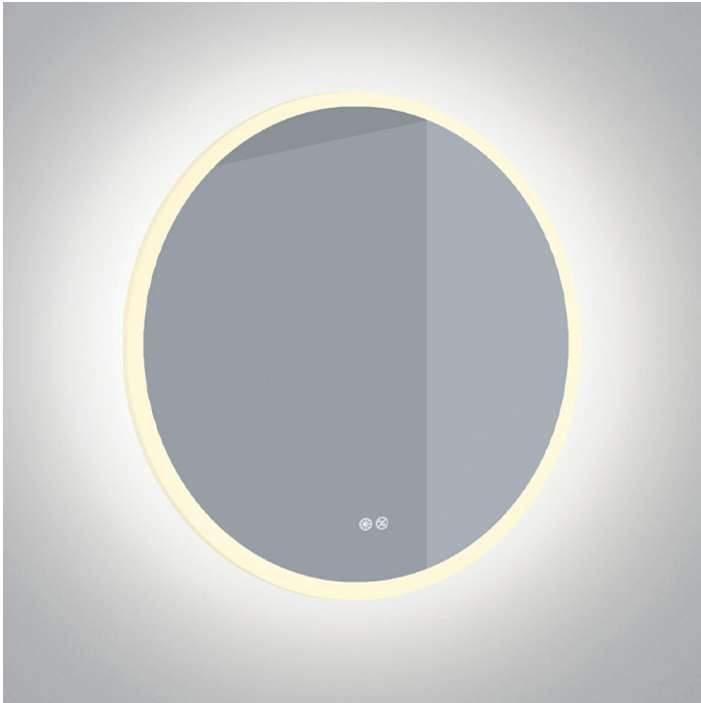

18 Bathroom > CCT Adjustable Defog Mirrors

60208

20W LED Round Mirror, IP44.

Dimmable, defog function and CCT adjustable 3000-6500K..
With separate switch.

Complies with standard EN60598-1 and any other specific standards.

Downloads

Dimensions

Gallery

Physical Specification

Item Group	18 Bathroom
Family	CCT Adjustable Defog Mirrors
Order Code	60208
Material	Aluminium + Glass
Shape	Circular
Height	25mm
Diameter	600mm

Surface Wall	Yes
--------------	-----