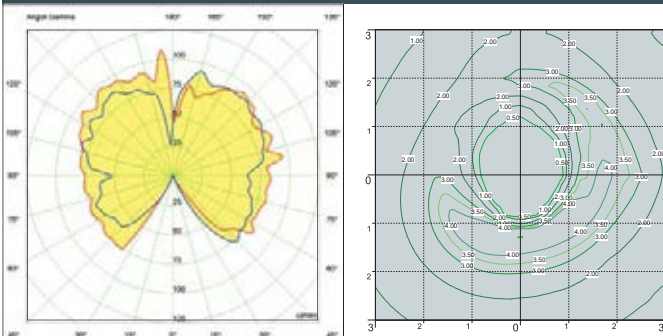

6W
8W
12W = 60W
75W
100W incandescent

SAVE 90%

PHOTOMETRIC DATA SAMPLE

GLOBE 300 MODERN clear with Fumagalli Filament Led Lamp 6W.

POST height 2mt
6x6mt area: average 2,5 lux

The photometric data for all the versions are available upon request or on our website.