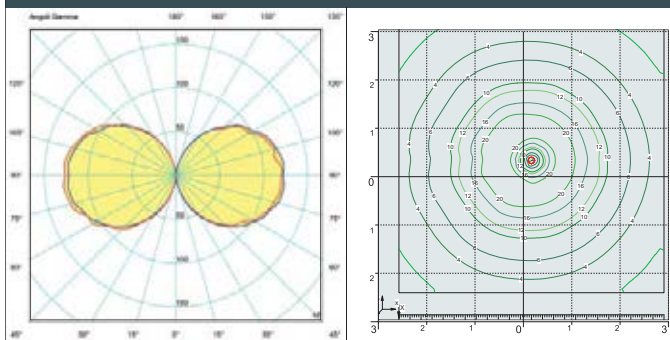

- Clear
- Opal

E27 VERSIONS

100 - 240 V

*ADD SUFFIXV

lampholder only E27	max 70W max 190mm		.E27	
	 FILAMENT LED E27	6 W	800 Lm	4000 K
2700 K				.F1R
8 W		1000 Lm	4000 K	.M1L
			2700 K	.M1R
12 W		1500 Lm	4000 K	.N1L
			2700 K	.N1R

LED LAMPS

Technical details on page 552.

PHOTOMETRIC DATA SAMPLE

SAURO1100 opal 12W Filament LED.

Sauro height 1,1mt
Area: 6x6 mt - average 8 lux

The photometric data for all the versions are available upon request or on our website.