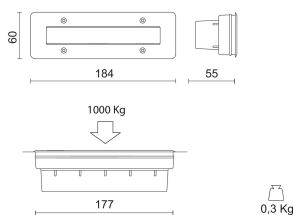

Stilled 3W 3000K CRI80

Design: Studio Tecnico Aria

IP 68 3mt IK 08

Product Code	Color
--------------	-------

1583180	
On demand	Yes

General specifications

Product type	Outdoor recessed
Mounting type	Wall - recessed
Mounting location	Wall
Indoor/Outdoor light	Outdoor
Description	Outdoor and indoor recessed LED fitting. Constant current Led driver (cod. 81-04020). Recessed housing included in the fitting.
Applications	Walls , Scenographic solutions , Pedestrian areas , Walkways , Footpaths , Exit ways

Lighting specifications

i Stated L.O.R. and delivered lumens values are related to standard beam angle versions

Lamp description	LED 300lm 3W 3000K CRI80
Nominal lumens on thermal regime (lm)	300
Watt source (W)	3
Color temperature (K)	3000
CRI	CRI 80
Lamp type	LED
Photobiological risk group	RG1
Diffuser	Screen in clear polycarbonate shockproof, hard-wearing

Physical specifications

Body	Inner and recessed housing in high resistant technopolymer
Mechanical load (kg)	1000
Gasket	Double EPDM
Screws	Stainless steel
Frame	Stainless steel

Electrical specifications

Driver availability	Separate
Driver mounting	Separate
Cable gland	PG7 for through-wiring

Optical specifications

Light distribution	Asymmetric
Emission	Direct
Aiming	Fixed

Weight and dimension

Length (mm)	184
Width (mm)	60
Recessed depth (mm)	55
Temperature max (°C)	55
Weight (Kg)	0.3