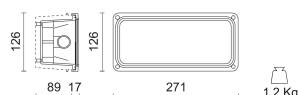

Serie 500

Design: Studio Tecnico Aria

IP 65 IK 08

Product Code	Color
150000	Black

General specifications

Product type	Outdoor recessed
Mounting type	Wall - recessed
Mounting location	Wall
Indoor/Outdoor light	Outdoor
Description	Wall recessed light, for halogen and compact fluorescent lamps also with an integrated electromagnetic gear. It comes complete with the recessed housing. High protection rating IP65 and IK08.
Applications	Walls , Porches , Gardens

Lighting specifications

i Stated L.O.R. and delivered lumens values are related to standard beam angle versions

Lamp description	HE E27 60W
Watt source (W)	60
Lamp type	HE
Lamp holder	E27

Physical specifications

Body	Housing and recessed housing in high-resistant thermoplastic material
Finishing	Painted
Optic device	Aluminium
Safety glass	Tempered satined
Screws	Stainless steel

Electrical specifications

Voltage (V)	230
Frequency (Hz)	50

Optical specifications

Light distribution	Symmetric
Emission	Direct
Aiming	Fixed

Weight and dimension

Length (mm)	271
Width (mm)	126
Recessed depth (mm)	89
Cutout width (mm)	126
Weight (Kg)	1.2

Accessories

Product Code	84108
Name	IP 68 rated cable connector
IP rating	IP 68