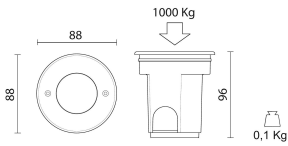

Nauto 1,5W 3500K white

Design: Studio Tecnico Aria

IP 68 3mt IK 10

Product Code	Color
1543180	Stainless steel

General specifications

Product type	Outdoor recessed
Mounting type	Ground - recessed
Mounting location	Ground/Wall
Indoor/Outdoor light	Outdoor
Description	Nauto is a recessed ground walk-over light, available in two versions, with a square or a round ring. It is equipped with high power 9 LED modules. 24VDC LED driver required (81-04006). Recessed housing included in the fitting.
Applications	Gardens , Footpaths

Lighting specifications

i Stated L.O.R. and delivered lumens values are related to standard beam angle versions

Lamp description	LED 180lm 1,5W 3500K CRI80
Nominal lumens on thermal regime (lm)	180
Watt source (W)	1.5
Color temperature (K)	3500
CRI	CRI 80
Lamp type	LED
Photobiological risk group	RG1
Diffuser	Shockproof, hard-wearing opal polycarbonate

Physical specifications

Body	Inner and recessed housing in high resistant technopolymer
Mechanical load (kg)	1000
Gasket	Double EPDM
Screws	Stainless steel
Frame	Stainless steel

Electrical specifications

Driver availability	Separate
Driver mounting	Separate
Cable gland	PG7 for through-wiring

Optical specifications

Light distribution	Symmetric
Emission	Direct
Aiming	Fixed

Weight and dimension

Diameter (mm)	88
Cutout diameter (mm)	80
Recessed depth (mm)	96
Temperature max (°C)	40
Weight (Kg)	0.1