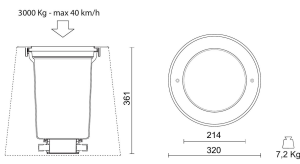

**Achille 320 LED 27W 3000K  
CRI85**

Design: Studio Tecnico Aria

IP 67 IK 10

Product Code	Color
148000	Stainless steel

**General specifications**

Product type	Outdoor recessed
Mounting type	Ground - recessed
Mounting location	Ground
Indoor/Outdoor light	Outdoor
Description	Recessed uplight, flush with the ground, suitable for vehicles and pedestrian traffic. It is designed with materials that preserve them from the aggression of oxidizing agents, IP67. The optics are symmetrical, adjustable +/- 15°. A range of professional optics are available as accessories, to get different beam angles. Recessed housing to be ordered separately.
Applications	Monuments , Gardens , Façades of buildings , Architectural and natural settings

**Physical specifications**

Body	Housing and recessed housing in high-resistant thermoplastic material
Optic device	Mirror metallized technopolymer
Mechanical load (kg)	3000
Gasket	Silicone
Safety glass	Tempered outer glass 15mm, inner glass 4mm
Screws	Stainless steel
Frame	Stainless steel

### Weight and dimension

Height (mm)	361
Diameter (mm)	320
Recessed depth (mm)	365
Temperature max (°C)	35
Weight (Kg)	7.2