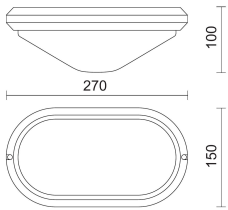

270

Design: Studio Tecnico Aria

Product Code	Color
127301	Black

General specifications

Mounting location	Wall/Ceiling
Indoor/Outdoor light	Outdoor
Description	Outdoor ceiling luminaires ideal for application in residential areas for outdoor use. IP65.
Applications	Residential areas , Gardens , Footpaths , Cantilever roofing , Arcades

Lighting specifications

i Stated L.O.R. and delivered lumens values are related to standard beam angle versions

Lamp description	HE E27 60W
Watt source (W)	60
Lamp type	HE
Lamp holder	E27
Lamp description	FBT E27 11W
Nominal lumens on thermal regime (lm)	600
Watt source (W)	11
Lamp type	FBT
Lamp holder	E27
Diffuser	Polycarbonate

Physical specifications

Body	Nylon F.G. 30%

Optical specifications

Light distribution	Symmetric
Emission	Direct
Aiming	Fixed

Weight and dimension

Length (mm)	270
Height (mm)	100
Width (mm)	150
Weight (Kg)	0.5

Accessories

Product Code	160909
Name	Bracket 45.2

IP 65 IK 10