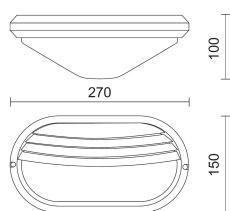

270P

Design: Studio Tecnico Aria

IP 65 IK 10

Product Code	Color
127000	White

General specifications

Product type	Wall-bracket
Mounting type	Wall - surface
Mounting location	Wall
Indoor/Outdoor light	Outdoor
Description	Outdoor ceiling luminaires ideal for application in residential areas for outdoor use. IP65.
Applications	Terraces , Residential areas , Cantilever roofing , Arcades

Lighting specifications

i Stated L.O.R. and delivered lumens values are related to standard beam angle versions

Lamp description	HE E27 40W
Watt source (W)	40
Lamp type	HE
Lamp holder	E27
Lamp description	FBT E27 11W
Nominal lumens on thermal regime (lm)	600
Watt source (W)	11
Lamp type	FBT
Lamp holder	E27
Diffuser	Polycarbonate

Physical specifications

Body	Nylon F.G. 30%
------	----------------

Optical specifications

Light distribution	Asymmetric
Emission	Direct
Aiming	Fixed

Weight and dimension

Length (mm)	270
Height (mm)	100
Width (mm)	150
Weight (Kg)	0.5