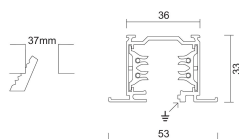

Light Kit Main recessed 1mt

Design: Studio Tecnico Aria

IP 20

Product Code	Color
7512-10-30	Black

General specifications

Product type	Tracks
Mounting type	Ceiling - recessed
Mounting location	Ceiling
Description	LKM recessed is a track with 3 separate circuits. It is made of extruded aluminium alloy. The copper wires are located inside extruded profiles in PVC, with high insulating properties.

Physical specifications

Body	Extruded aluminium

Electrical specifications

Voltage (V)	230/440

Weight and dimension

Length (mm)	1000
Height (mm)	33
Width (mm)	53

Accessories

Product Code	7600-00-30
Name	Electro/mechanical adapter 6A, load 10 Kg.
Length (mm)	93
Packaging quantity	10
Product Code	7558-00-30
Name	Electro/mechanical adapter 6A, load 5kg
Length (mm)	70
Packaging quantity	10
Product Code	7662-10-W30
Name	Right live-end
Length (mm)	88.5
Packaging quantity	10
Product Code	7662-11-W30
Name	Left live-end
Length (mm)	88.5
Packaging quantity	10
Product Code	7663-10-W30
Name	Central connector and straight joint
Length (mm)	120
Packaging quantity	2
Product Code	7604-10-W30
Name	Electrical straight joint
Packaging quantity	10