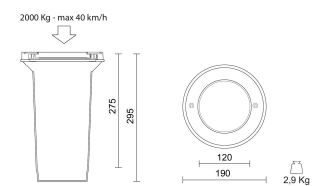

Achille 190 LED 12W 3000K
CRI85 26°

Design: Studio Tecnico Aria

IP 67 IK 10

Product Code	Color
149401	Stainless steel

General specifications

Product type	Outdoor recessed
Mounting type	Ground - recessed
Mounting location	Ground
Indoor/Outdoor light	Outdoor
Description	Recessed uplight, flush with the ground, suitable for vehicles and pedestrian traffic, it is designed with materials that preserve them from the aggression of oxidizing agents. The optics are symmetrical, adjustable +/- 7°. A range of professional optics are available as accessories, to get different beam angles. Recessed housing included in the fittings. IP67.
Applications	Monuments , Gardens , Façades of buildings , Architectural and natural settings

Lighting specifications

i Stated L.O.R. and delivered lumens values are related to standard beam angle versions

Lamp description	LED 1800lm 12W 3000K CRI85
Nominal lumens on thermal regime (lm)	1800
LOR	85
Delivered lumen (lm)	1530
System wattage (W)	14,8
Watt source (W)	12
Color temperature (K)	3000
CRI	CRI 85
Lamp type	COB LED
Average lamp life (h)	L80B10 50.000
Photobiological risk group	RG1

Optical specifications

Light distribution	Symmetric
Emission	Direct
Aiming	Tiltable
Light beam	26°

Weight and dimension

Height (mm)	275
Diameter (mm)	190
Recessed depth (mm)	295
Temperature max (°C)	40
Weight (Kg)	2.9