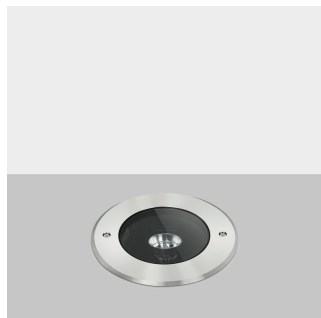

Achille 190 LED 12W 3000K
CRI85 26°

Design: Studio Tecnico Aria

IP 67 IK 10

Product Code	Color
149401	Stainless steel

General specifications

Product type	Outdoor recessed
Mounting type	Ground - recessed
Mounting location	Ground
Indoor/Outdoor light	Outdoor
Description	Recessed uplight, flush with the ground, suitable for vehicles and pedestrian traffic, it is designed with materials that preserve them from the aggression of oxidizing agents. The optics are symmetrical, adjustable +/- 7°. A range of professional optics are available as accessories, to get different beam angles. Recessed housing included in the fittings. IP67.
Applications	Monuments , Gardens , Façades of buildings , Architectural and natural settings

Lighting specifications

i Stated L.O.R. and delivered lumens values are related to standard beam angle versions

Lamp description	LED 1800lm 12W 3000K CRI85
Nominal lumens on thermal regime (lm)	1800
LOR	85
Delivered lumen (lm)	1530
System wattage (W)	14,8
Watt source (W)	12
Color temperature (K)	3000
CRI	CRI 85
Lamp type	COB LED
Average lamp life (h)	L80B10 50.000
Photobiological risk group	RG1

Physical specifications

Body	Housing and recessed housing in high-resistant thermoplastic material
Optic device	Mirror metallized technopolymer
Mechanical load (kg)	2000
Gasket	Silicone
Safety glass	Tempered glass
Screws	Stainless steel
Frame	Stainless steel

Optical specifications

Light distribution	Symmetric
Emission	Direct
Aiming	Tiltable
Light beam	26°

Weight and dimension

Height (mm)	275
Diameter (mm)	190
Recessed depth (mm)	295
Temperature max (°C)	40
Weight (Kg)	2.9