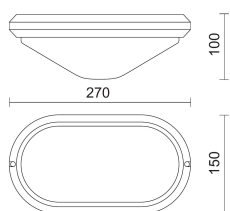

270

Design: Studio Tecnico Aria

IP 65 IK 10

Product Code	Color
127302	Grey

General specifications

Mounting location	Wall/Ceiling
Indoor/Outdoor light	Outdoor
Description	Outdoor ceiling luminaires ideal for application in residential areas for outdoor use. IP65.
Applications	Residential areas , Gardens , Footpaths , Cantilever roofing , Arcades

Lighting specifications

i Stated L.O.R. and delivered lumens values are related to standard beam angle versions

Lamp description	HE E27 60W
Watt source (W)	60
Lamp type	HE
Lamp holder	E27
Lamp description	FBT E27 11W
Nominal lumens on thermal regime (lm)	600
Watt source (W)	11
Lamp type	FBT
Lamp holder	E27
Diffuser	Polycarbonate

Physical specifications

Body	Nylon F.G. 30%
------	----------------

Optical specifications

Light distribution	Symmetric
Emission	Direct
Aiming	Fixed

Weight and dimension

Length (mm)	270
Height (mm)	100
Width (mm)	150
Weight (Kg)	0.5