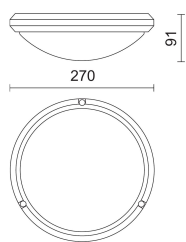

270T

Design: Studio Tecnico Aria

IP 65 IK 10

Product Code	Color
127401	Black

General specifications

Mounting location	Wall/Ceiling
Indoor/Outdoor light	Outdoor
Description	Outdoor ceiling luminaires ideal for application in residential areas for both indoor and outdoor use. IP65.
Applications	Terraces , Residential areas , Façades , Entrances , Cantilever roofing

Lighting specifications

i Stated L.O.R. and delivered lumens values are related to standard beam angle versions

Lamp description	HE 75W E27
Watt source (W)	75
Lamp type	HE
Lamp holder	E27
Lamp description	FBT E27 15W
Nominal lumens on thermal regime (lm)	900
Watt source (W)	15
Lamp type	FBT
Lamp holder	E27
Diffuser	Polycarbonate

Physical specifications

Body	Nylon F.G. 30%

Optical specifications

Light distribution	Symmetric
Emission	Direct
Aiming	Fixed

Weight and dimension

Height (mm)	91
Diameter (mm)	270
Weight (Kg)	0.6