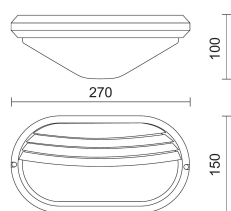

270P

Design: Studio Tecnico Aria

IP 65 IK 10

Product Code	Color
127002	Grey

General specifications

Product type	Wall-bracket
Mounting type	Wall - surface
Mounting location	Wall
Indoor/Outdoor light	Outdoor
Description	Outdoor ceiling luminaires ideal for application in residential areas for outdoor use. IP65.
Applications	Terraces , Residential areas , Cantilever roofing , Arcades

Lighting specifications

i Stated L.O.R. and delivered lumens values are related to standard beam angle versions

Lamp description	HE E27 40W
Watt source (W)	40
Lamp type	HE
Lamp holder	E27
Lamp description	FBT E27 11W
Nominal lumens on thermal regime (lm)	600
Watt source (W)	11
Lamp type	FBT
Lamp holder	E27
Diffuser	Polycarbonate

Physical specifications

Body	Nylon F.G. 30%
------	----------------

Optical specifications

Light distribution	Asymmetric
Emission	Direct
Aiming	Fixed

Weight and dimension

Length (mm)	270
Height (mm)	100
Width (mm)	150
Weight (Kg)	0.5