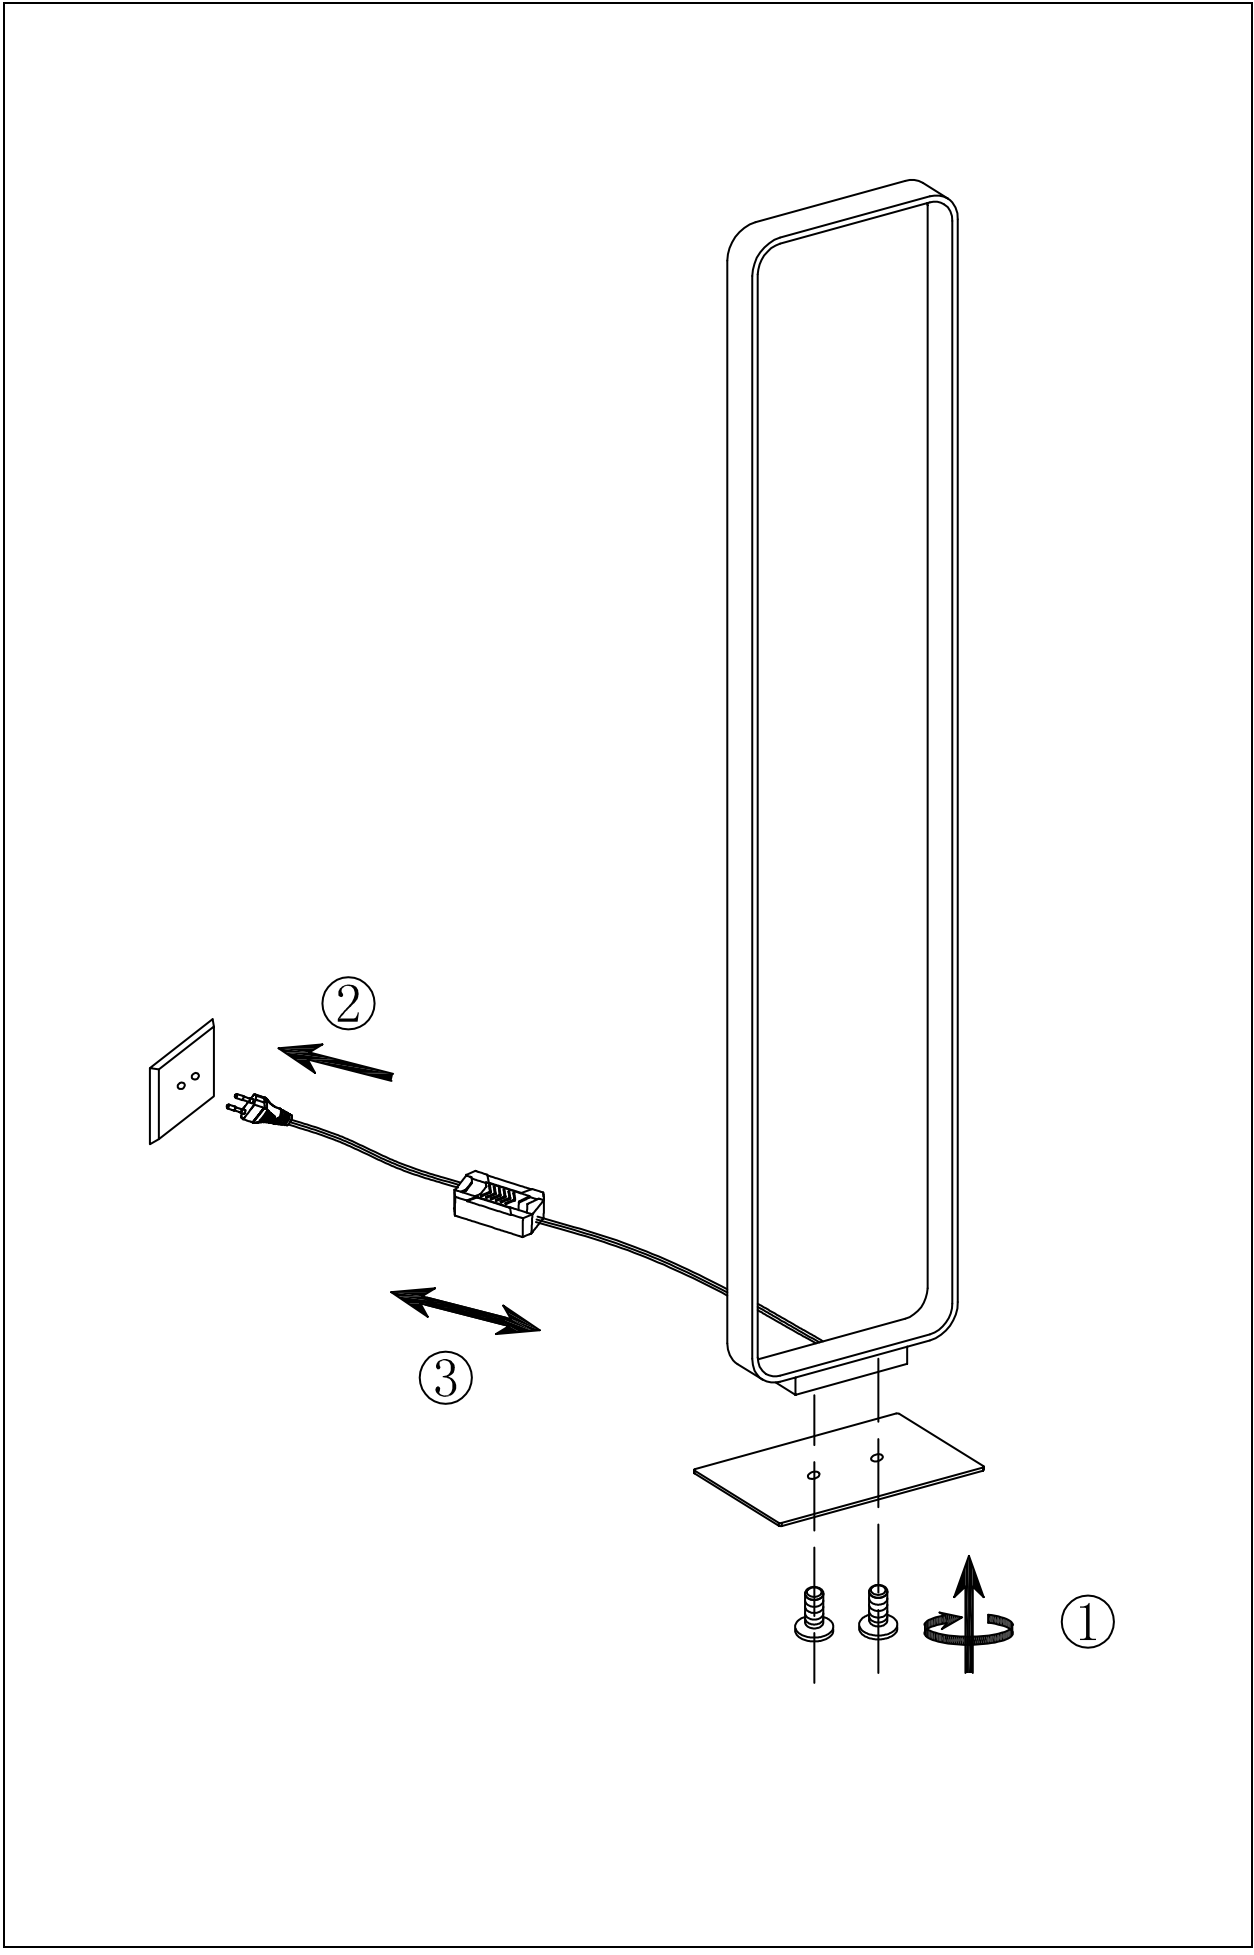

## Technical details

Materials used:	metal
Color:	black
Dimmable and how is fixture dimmable	Dimmer in the cord
Size:	Height: 114cm
	Length: 22cm
	Width: 14cm
	Net weight: 2.67KG
Power requirements:	220-240V~50Hz
Bulb type and maximum wattage:	COB LED 16W ,in total
Number of bulbs:	2PCS COB LED
IP degree:	IP20