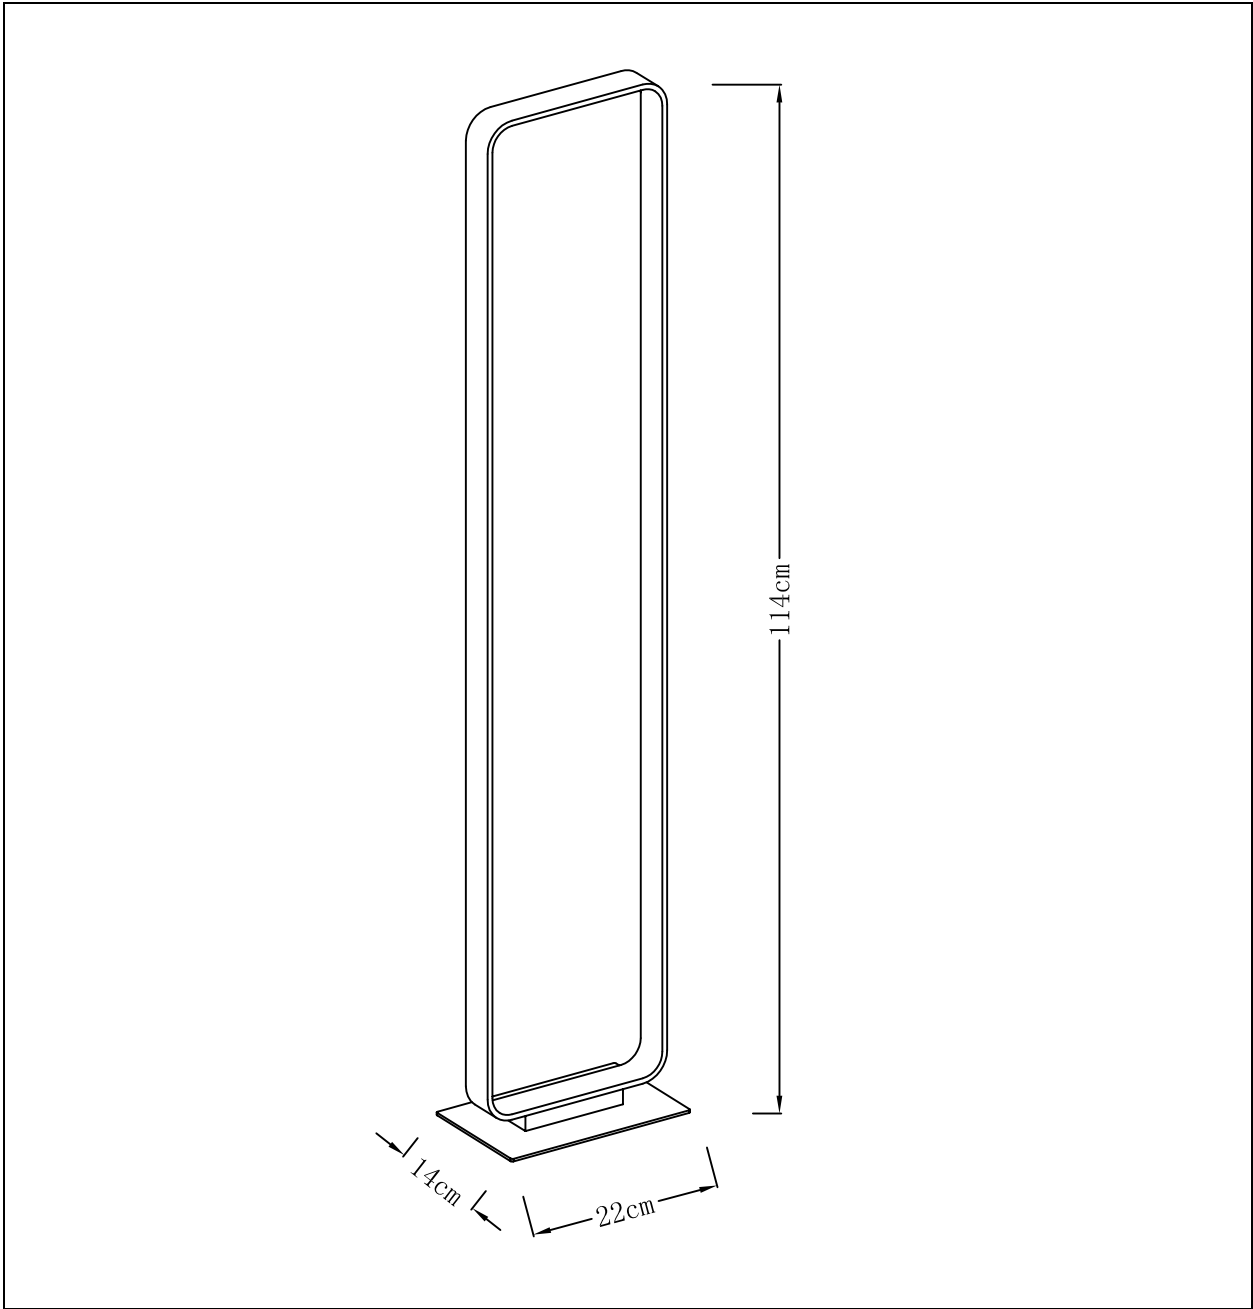

LUCIDE

Item number: 79701/16/30

Technical details

Materials used:	metal
Color:	black
Dimmable and how is fixture dimmable	Dimmer in the cord
Size:	Height: 114cm
	Length: 22cm
	Width: 14cm
	Net weight: 2.67KG
Power requirements:	220-240V~50Hz
Bulb type and maximum wattage:	COB LED 16W ,in total
Number of bulbs:	2PCS COB LED
IP degree:	IP20